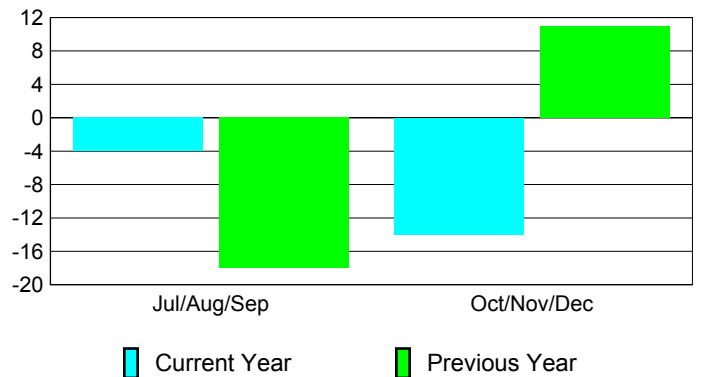

Comparison of Membership Gain/Loss

Current Year Compared to the Previous Year